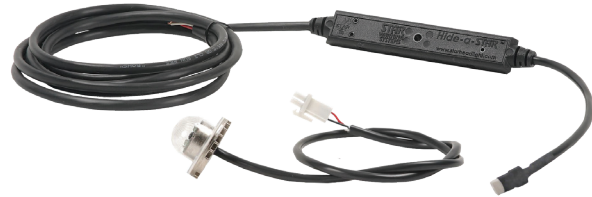

HIDE-A STAR™ UNDERCOVER REMOTE FLASHING LED KITS

STAR
Safety Technologies by *Grote*

LDHF301 Series

LED heads are designed with optics that boost and concentrate light for maximum LED output

LDHF311 Series

Spherical LED heads are designed with diffusing optics for extremely wide angle light output

FEATURES & BENEFITS

- Self-contained, LED flashing circuitry
- S-Link System™ synchronizing capability with other Star LED units (only 13 customer selectable flash patterns if you have one LDHF light)
- Spherical LED heads are designed with diffusing optics for extremely wide angle light
- Optics boost and concentrate light for maximum LED output
- Easily installs in 1" mount holes
- Nickel plated aluminum housing allow for our advanced thermal heat management
- Customer changeable colored lenses (with White kit only), giving these LED lights versatility in the field
- 25 customer selectable flash patterns
- Amp draw: 0.5 amps per head (max)
- Voltage: 12-24V DC
- Lens colors: 

PART	DESCRIPTION
LDHF301-*-10	Directional optics, 10' cable
LDHF301-*-30	Directional optics, 30' cable
LDHF311-*-10	Spherical optics, 10' cable
LDHF311-*-30	Spherical optics, 30' cable

 **Warning:** Cancer and Reproductive Harm - www.P65Warnings.ca.gov